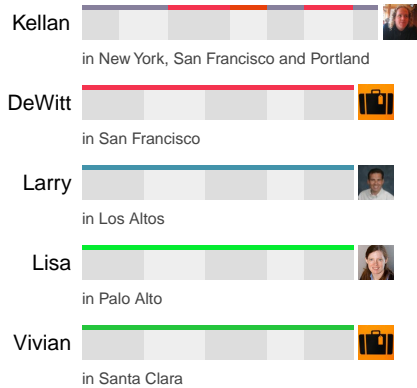

2008 Personal annual report for Joe Gregorio

You took 16 trips in 2008, which added up to 52,098 km or 14% of the distance to the moon.

In 2008, you mostly coincided with:

In 2008, you spent

You have 39 travellers in your network. They travelled a total of 2,547,441 km in 2008, and everyone on Dopplr travelled a total of 1331.4 million km or 8.9 AU in 2008: the approximate distance to Saturn from the Earth as of January 2009.

Your personal velocity for 2008 was 5.51 km/h, which is about the same as a duck.

The 5 most popular cities in your network are San Francisco, New York, Portland, London and Boston.

The furthest distance you travelled was to San Francisco (3,857 km from Apex), which is the 3rd most popular city on Dopplr. The shortest distance you travelled was to Willimantic (187 km from New York).

You spent the longest in Mountain View, michael schuster has a tip: try the Farmer's (or is it Farmers' ? :-) Market, every Sunday at the Caltrain Station in Mountain View. See more on the city page for Mountain View on Dopplr.