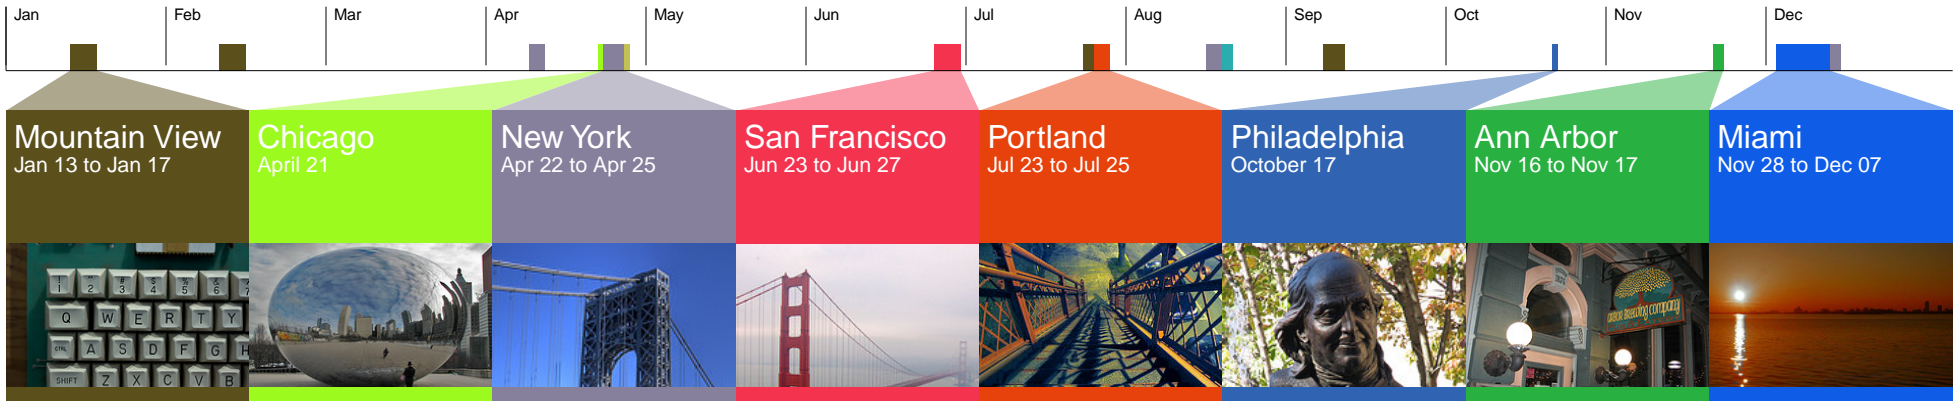

2008 Personal annual report for Joe Gregorio

You took 16 trips in 2008, which added up to 52,098 km or 14% of the distance to the moon.

In 2008, you mostly coincided with:

In 2008, you spent

You have 39 travellers in your network. They travelled a total of 2,547,441 km in 2008, and everyone on Dopplr travelled a total of 1331.4 million km or 8.9 AU in 2008: the approximate distance to Saturn from the Earth as of January 2009.

Your personal velocity for 2008 was 5.51 km/h, which is about the same as a duck.

The 5 most popular cities in your network are San Francisco, New York, Portland, London and Boston.

The furthest distance you travelled was to San Francisco (3,857 km from Apex), which is the 3rd most popular city on Dopplr. The shortest distance you travelled was to Willimantic (187 km from New York).

You spent the longest in Mountain View, michael schuster has a tip: try the Farmer's (or is it Farmers' ? :-) Market, every Sunday at the Caltrain Station in Mountain View. See more on the city page for Mountain View on Dopplr.